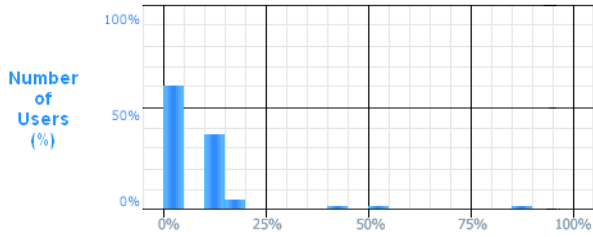

Quizzes - Statistics

Average:

Grade Distribution:

Close

Individual Grade Item statistics

Quiz 2 - Statistics

Class Average:

Grade Distribution: